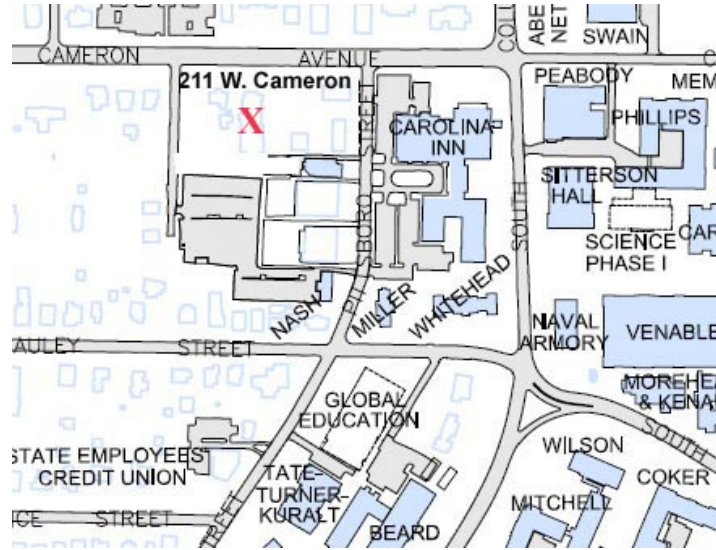

Directions to the Graduate Student Center
211A West Cameron Ave.
Chapel Hill, NC 27599

Go west on Cameron Ave. The Carolina Inn will be on your left. Cross over Pittsboro St. The second building on your left (the church) is the Graduate Student Center.

Use the main front entrance, white doors marked with the Graduate Student Center sign. The back entrance to the space is handicap accessible.

There is no parking available for general use except for loading and unloading only.

Public parking is available on Franklin Street as well as nearby University Visitor Parking pay lots. Check <http://www.dps.unc.edu/dps/maps/visitor.htm> for more information.