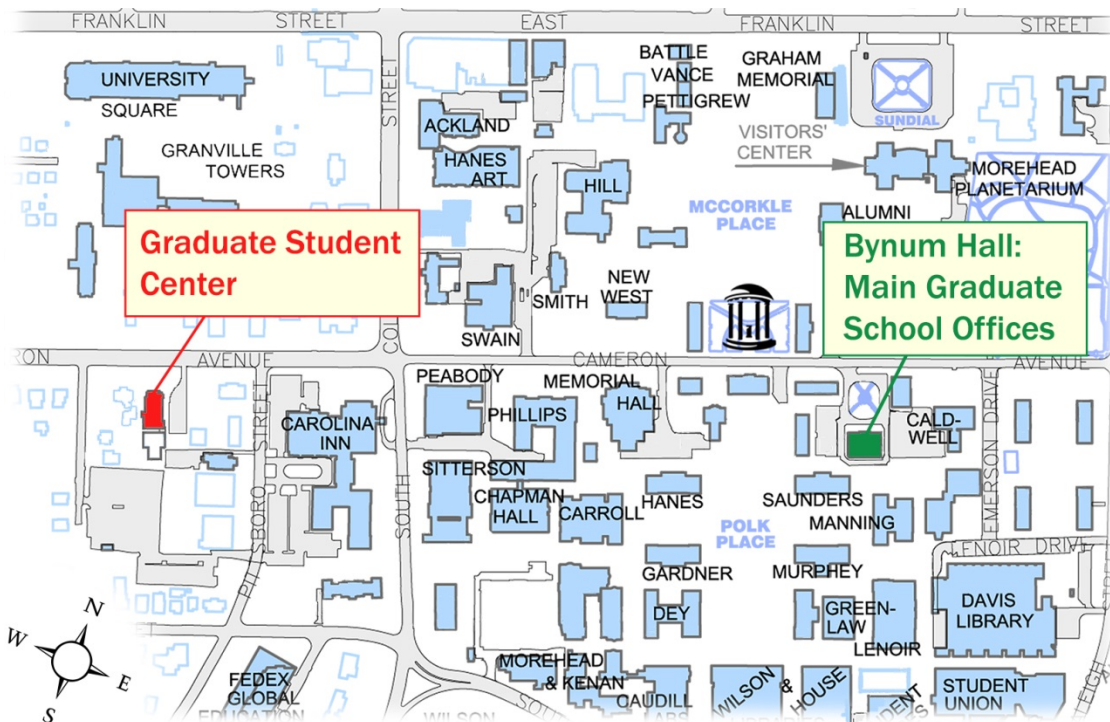

## Directions to the Graduate Student Center

211A West Cameron Ave.  
Chapel Hill, NC 27599  
[gradschool.unc.edu/gsc](http://gradschool.unc.edu/gsc)

From central campus head west on Cameron Ave. The Carolina Inn will be on the left.  
Cross over Pittsboro St.

The second building on the left (former church) is the Graduate Student Center.

Use the main front entrance, white doors marked with the Graduate Student Center sign.  
The back entrance (covered breezeway) is handicap accessible.

There is no parking available for general use except for loading and unloading only.

Public parking is available on Cameron Ave. in metered spaces, on Franklin Street as well as nearby University Visitor Parking pay lots.